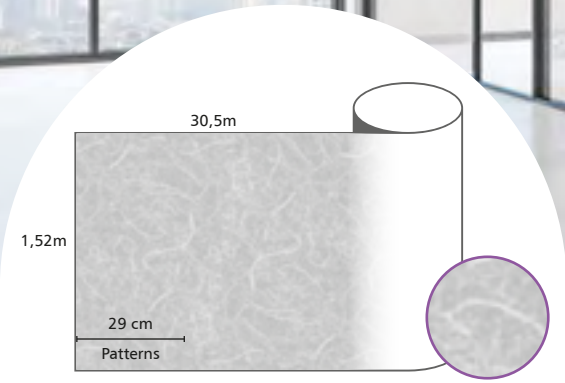

IP 7721 Madrid

- PET
- 40μ
- Permanent
- 10 years
- Interior
- 30,5m
- 1,52m