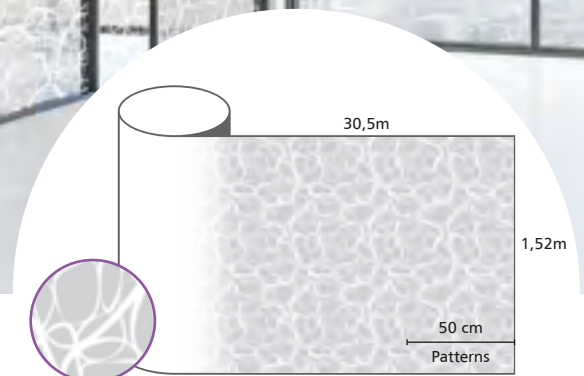

IP 7728 Riga