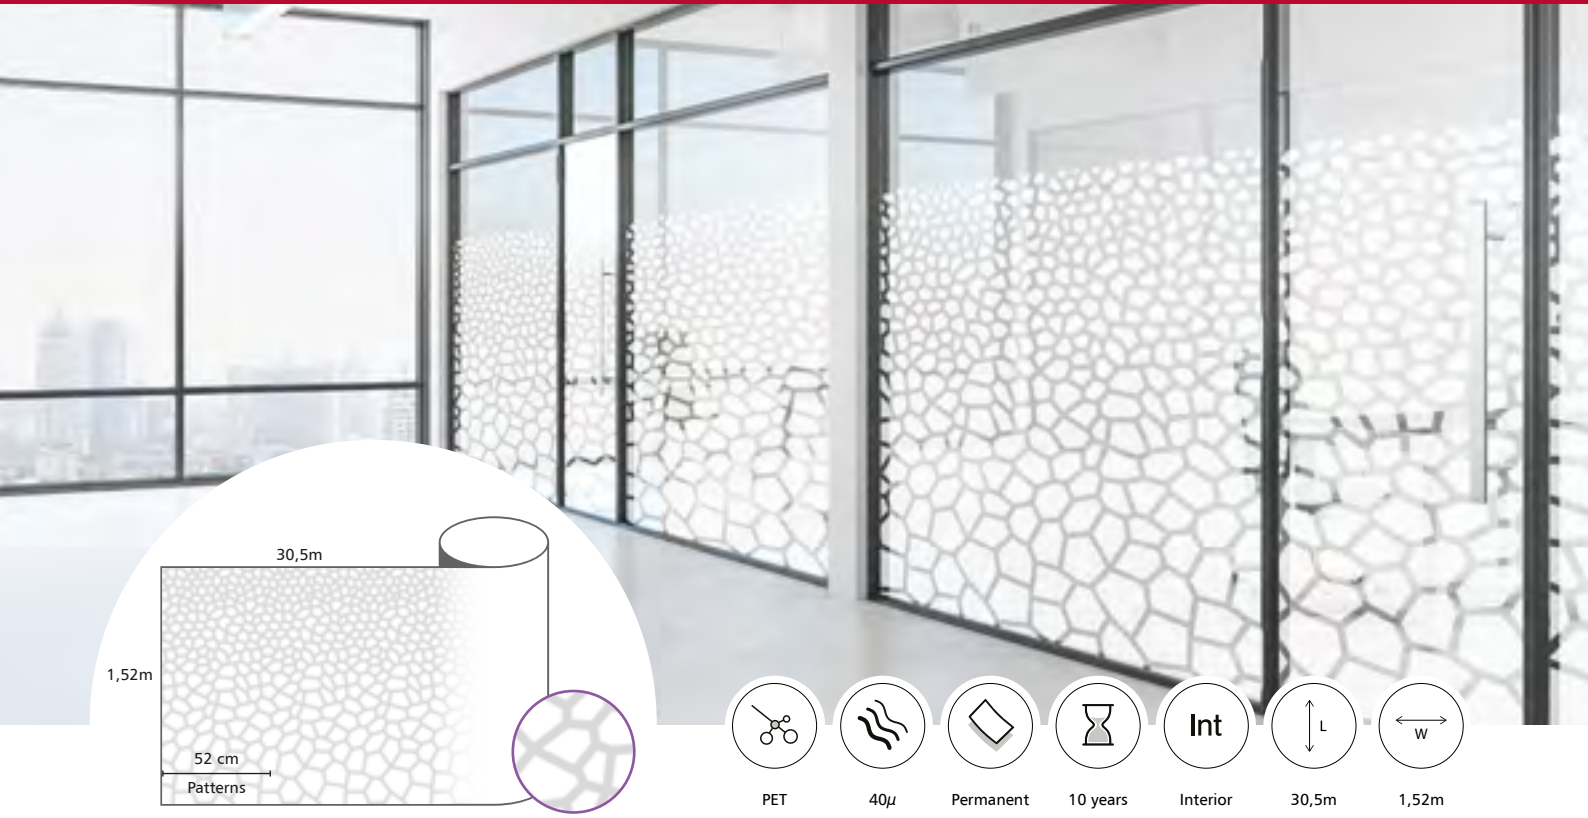

IP 7706 Dublin