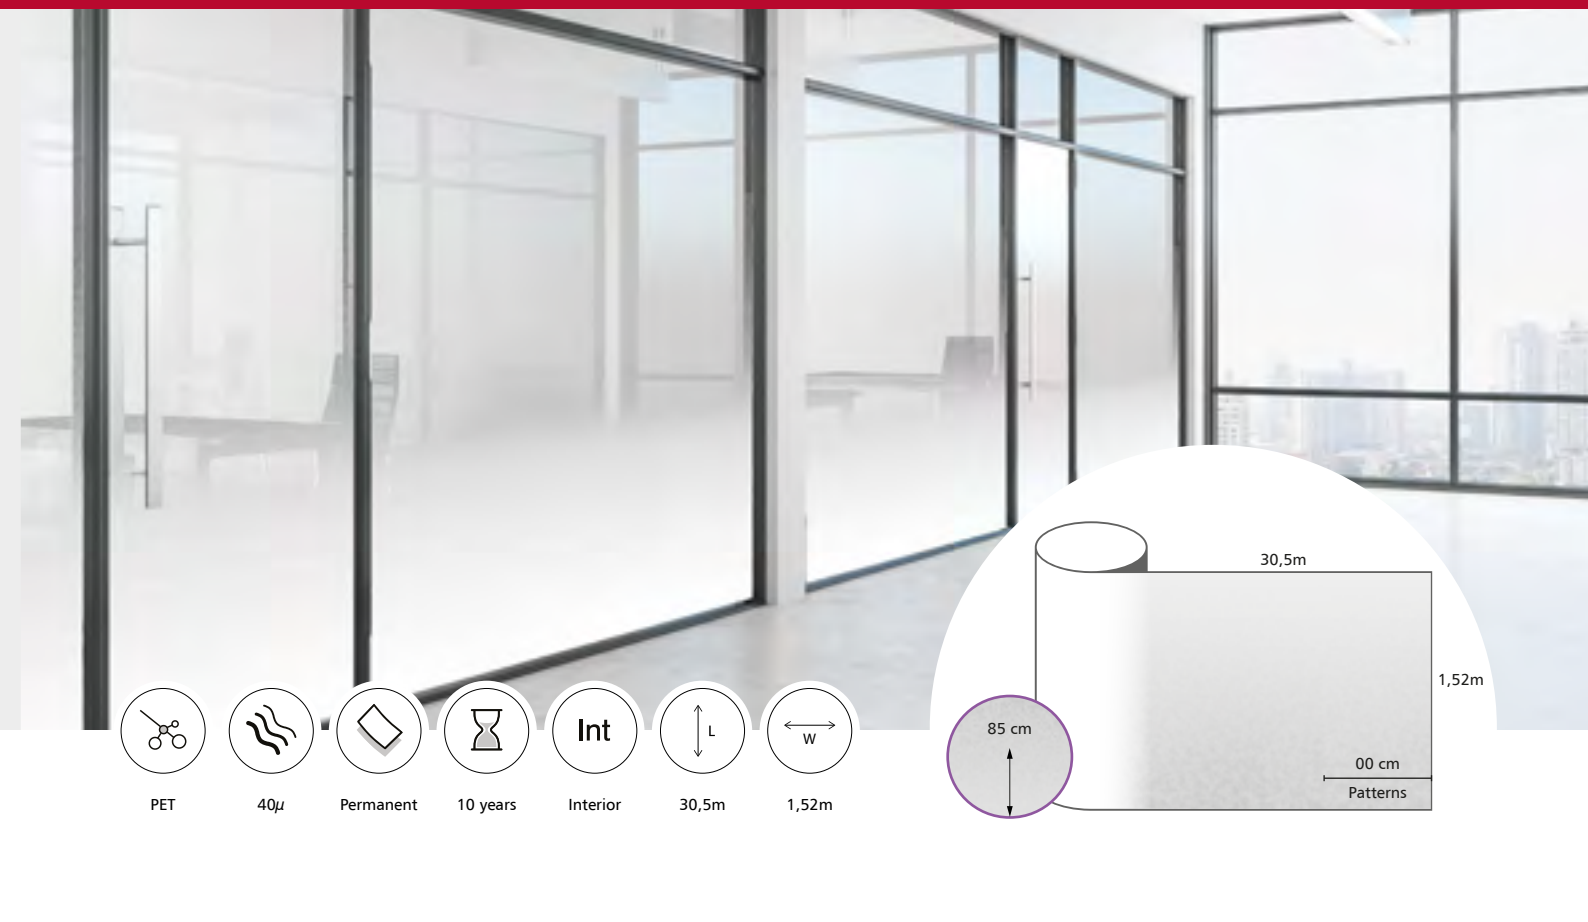

IP 7704 Chicago