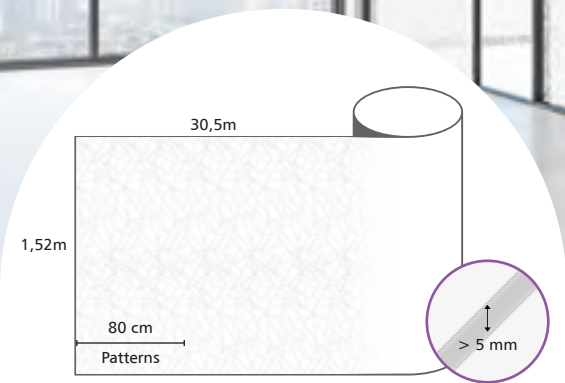

IP 7733 Vienna

- PET
- 40μ
- Permanent
- 10 years
- Interior
- 30,5m
- 1,52m